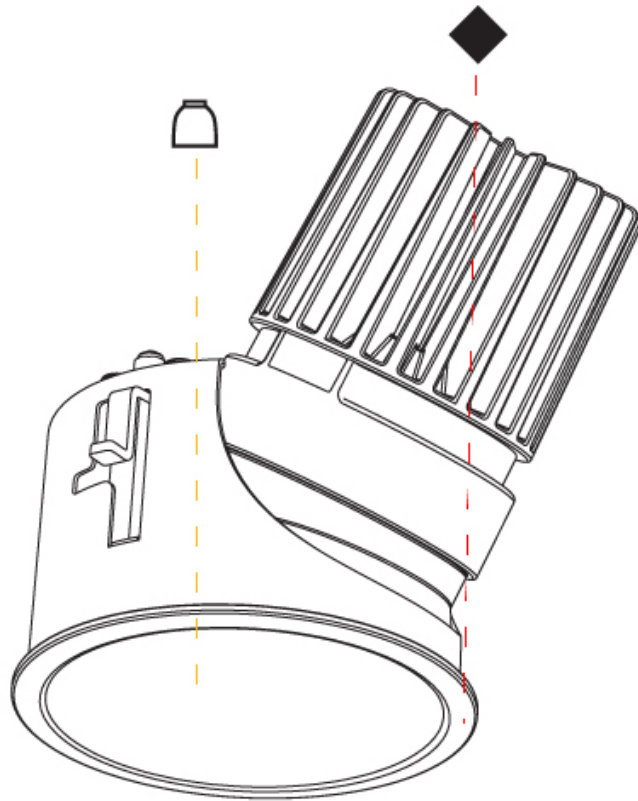

INVADER WALLWASH RECESSED

A35541-

PROJECT

TYPE

SPECIFIER

QUANTITY

DATE

A