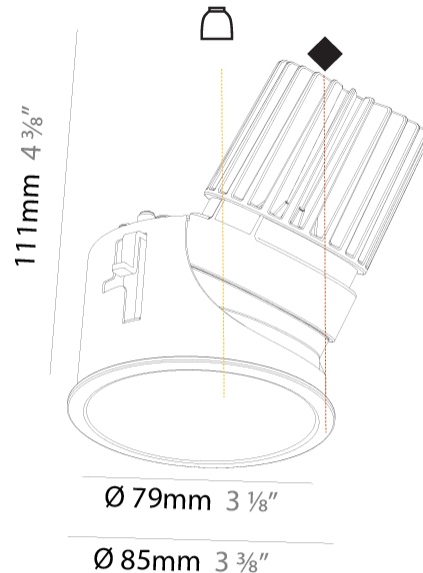

GENERAL

Series: Invader Wallwash
Partner: Prolicht
Division: Architectural
Installation: Recessed
Product Type: Downlight
Mounting Location: Ceiling
Light Distribution: Downlight

PHYSICAL

Aperture Sizes - Downlights: 2"
Shape: Round
Diameter (mm): 85
Diameter (in): 3 3/8
Height (mm): 112
Height (in): 4 7/16
Ceiling Thickness (mm): 5 - 30
Ceiling Thickness (in): 1/16 - 1 3/16
Min. Recessing Depth (mm): 120
Min. Recessing Depth (in): 4 3/4
Weight (kg): 0.349
Weight (lbs): 0.77
Fixture Finish: SSR / BKV / CWI / CRY / HAB / UFT / ITA / RUA / FTG / MYG / LOD / PUS / FRO / FUP / KIA / POP / BLS / SPG / MEY / GOH / CHC / COM / ABZ / JAG / OBR / MOS / ROR
Fixture Material: Aluminum
Cut-out Measurements: D - 80mm / 3 1/8"

ELECTRICAL

Lamp Type: LED (Zhaga Standard)
Input Wattage (W): 13
Total Output Wattage (W): 11.8
Dimming: Dali Dimming
Driver Included: No
Driver Location: Remote
Driver Type: Constant Current - 120Vac
Driver Class: Class 2
Input Voltage (V): 120
Constant Current (MA): 350
Upon Request: 0-10V Dimming / Phase Dimming

LED

Number of LEDs: 1
Color Temperature (°K): Warm Dim
Max. Delivered Lumen (lm): 850
Nominal Lumen (lm): 1140
CRI: >90 CRI
Lamp Life (hrs): 50000

OPTICAL

Reflector°: 20 / 40 / 60

RATINGS AND CERTIFICATIONS

Certified By: Certified for North American Standards
IP rating: IP20