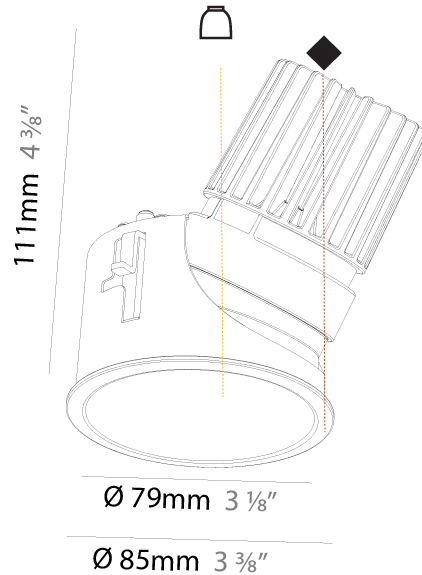

GENERAL

Series: Invader Wallwash
Partner: Prolicht
Division: Architectural
Installation: Recessed
Product Type: Wallwash
Mounting Location: Ceiling
Light Distribution: Downlight

PHYSICAL

Shape: Round
Diameter (mm): 85
Diameter (in): 3 3/8
Height (mm): 111
Height (in): 4 3/8
Min. Recessing Depth (mm): 120
Min. Recessing Depth (in): 4 3/4
Weight (kg): 0.363
Weight (lbs): 0.8
Fixture Finish: SSR / BKV / CWI / CRY / HAB / UFT / ITA / RUA / FTG / MYG / LOD / PUS / FRO / FUP / KIA / POP / BLS / SPG / MEY / GOH / CHC / COM / ABZ / JAG / OBR / MOS / ROR
Fixture Material: Aluminum
Cut-out Measurements: D - 80mm / 3 1/8"

ELECTRICAL

Lamp Type: LED (Zhaga Standard)
Input Wattage (W): 13.8
Total Output Wattage (W): 12.5
Dimming: Tri-Mode (Non-Dimming and Phase Dimming (120Vac only) and 0-10V Dimming)
Driver Included: No
Driver Location: Recessed Housing
Driver Type: Constant Current - Universal
Housing: See components
Input Voltage (V): 120 - 277
Constant Current (MA): 350

LED

Number of LEDs: 1
Color Temperature (°K): 2700 / 3000 / 3500 / 4000
Max. Delivered Lumen (lm): 1048 / 1096 / 1126 / 1159
CRI: >90 CRI
Lamp Life (hrs): 50000

OPTICAL

RATINGS AND CERTIFICATIONS

Certified By: Certified for North American Standards
IP rating: IP65